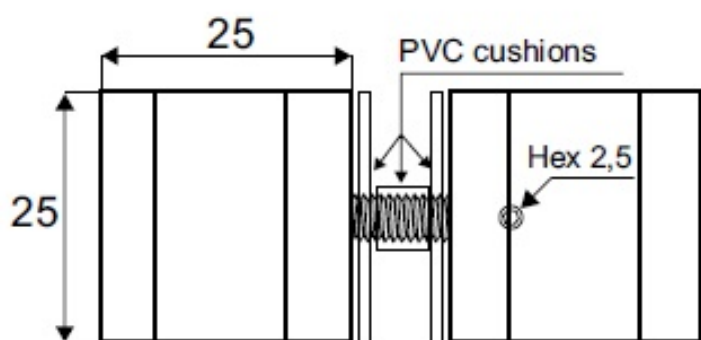

PRODUCT SHEET

Description:

Brass Door Knob "Oslo II", 25x25mm, Polished Brass, 6-12mm Glass. Drill Hole \varnothing 10 mm

Item number:

15.24.036-8

| Units | Box | Carton | HS Code | Barcode |
|-------|-----|--------|------------|---|
| Pair | 1 | 50 | 8302415000 |  5704866501989 |