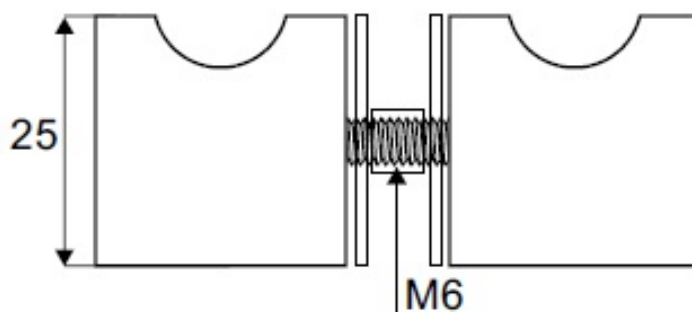

PRODUCT SHEET

Description:

Brass Door Knob "Oslo II", 25x25mm, Polished Brass, 6-12mm Glass. Drill Hole \varnothing 10 mm

Item number:

15.24.036-8

| Units | Box | Carton | HS Code | Barcode |
|-------|-----|--------|------------|---|
| Pair | 1 | 50 | 8302415000 |  5704866501989 |